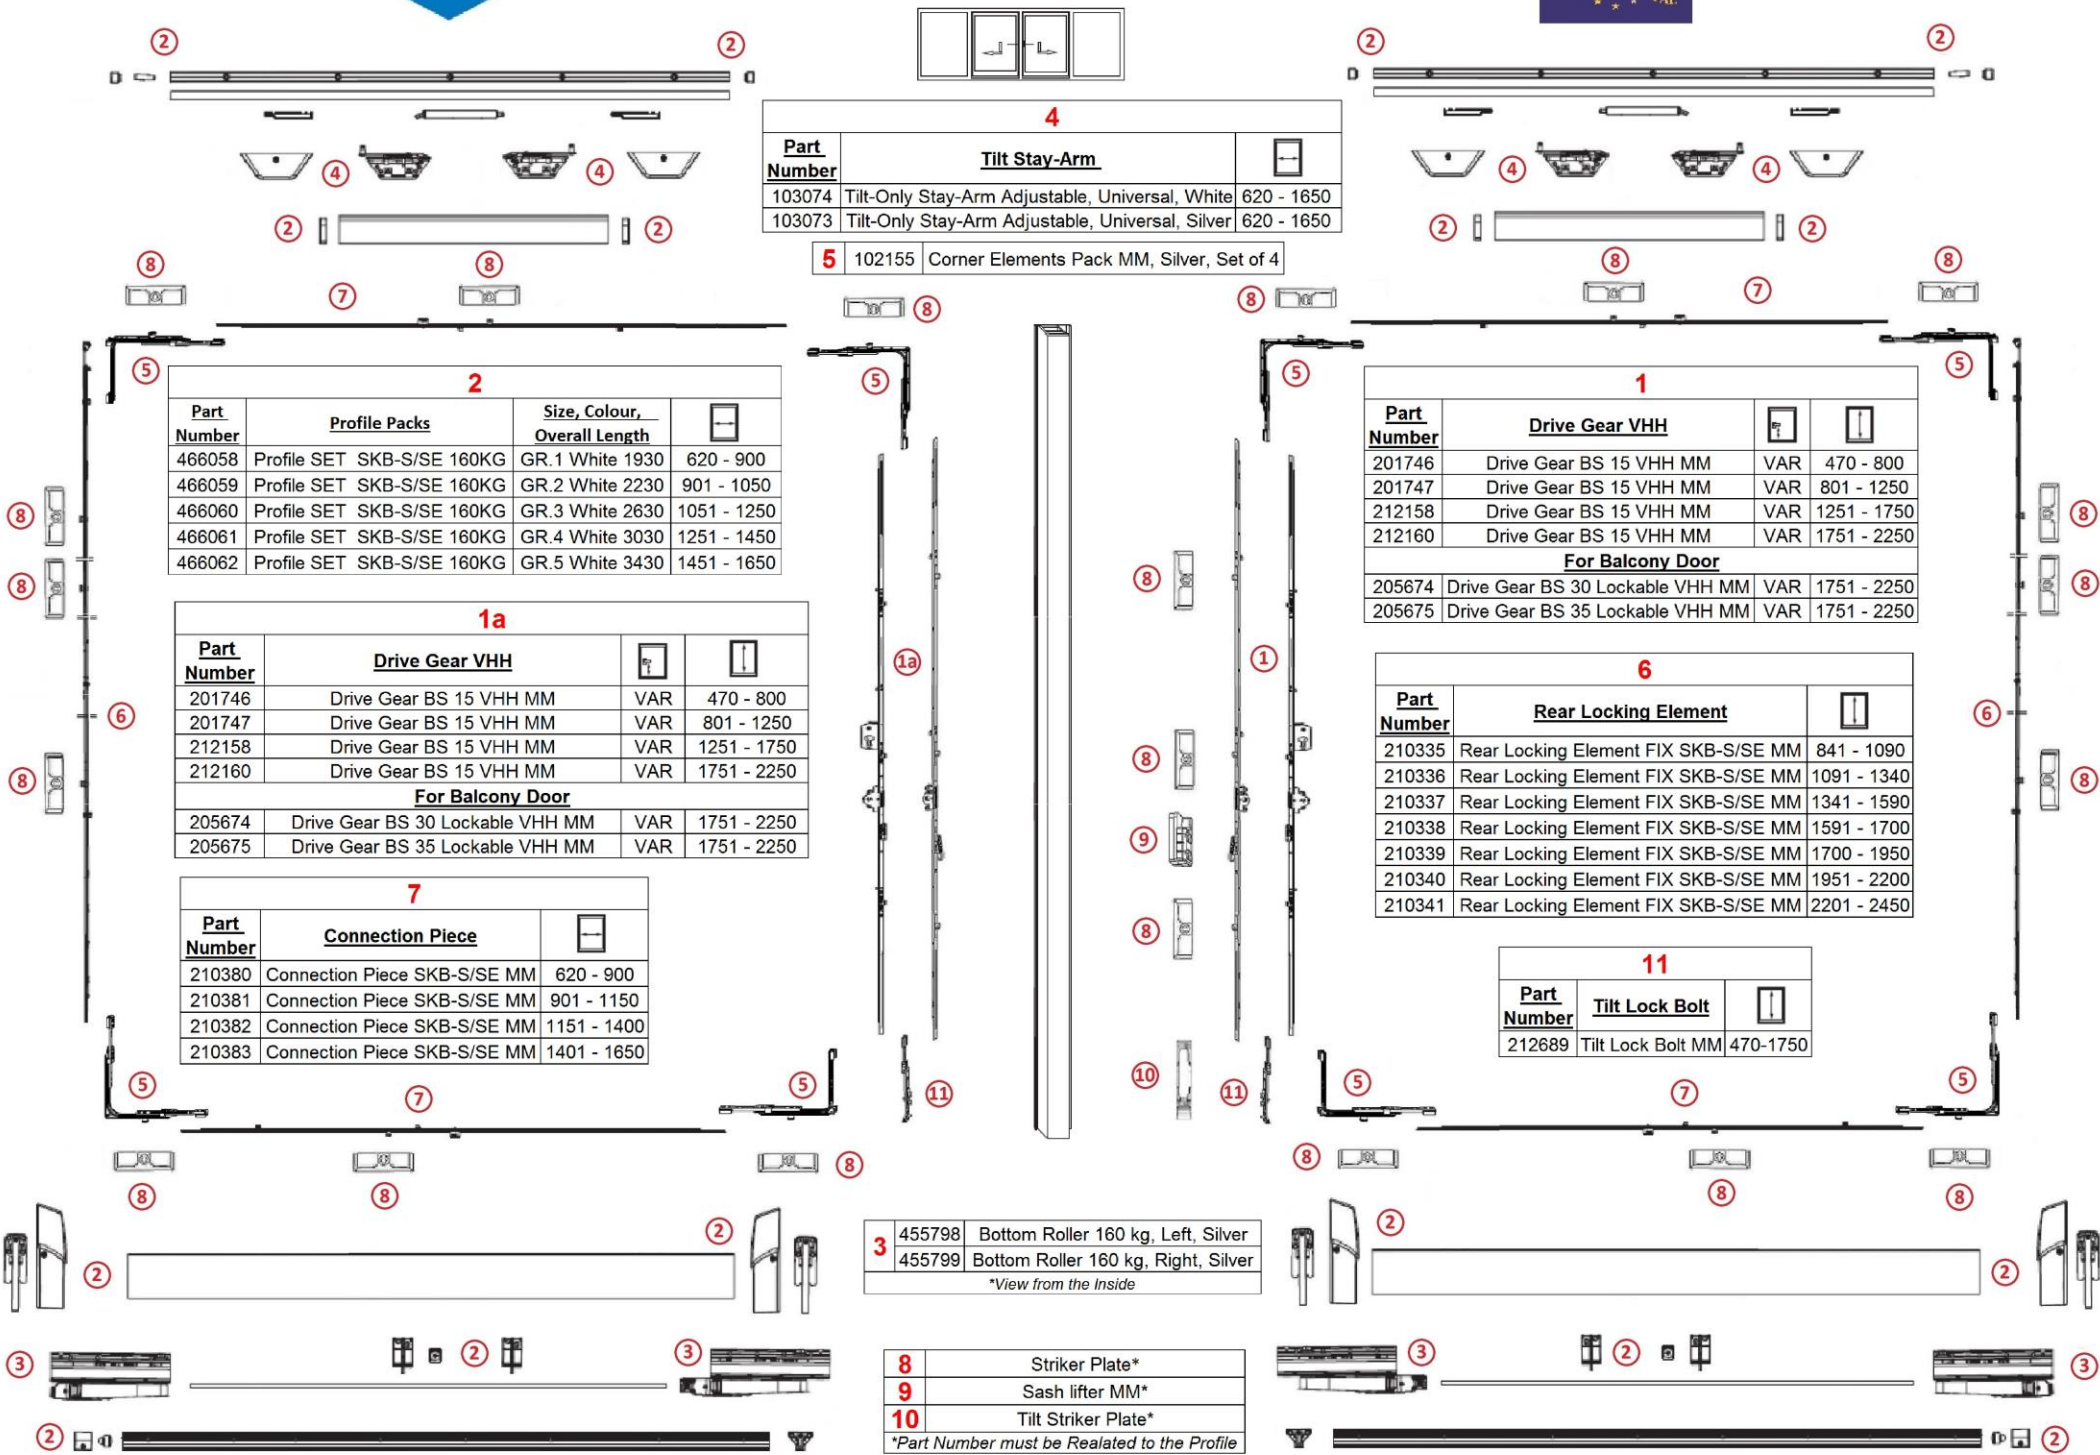

# RAIL-SYSTEM SKB-S/SE WITH DUMMY MULLION MULTI-MATIC

**4**

Part Number	Tilt Stay-Arm	
103074	Tilt-Only Stay-Arm Adjustable, Universal, White	620 - 1650
103073	Tilt-Only Stay-Arm Adjustable, Universal, Silver	620 - 1650

**5**

102155	Corner Elements Pack MM, Silver, Set of 4
--------	---

**2**

Part Number	Profile Packs	Size, Colour, Overall Length	
466058	Profile SET SKB-S/SE 160KG	GR.1 White 1930	620 - 900
466059	Profile SET SKB-S/SE 160KG	GR.2 White 2230	901 - 1050
466060	Profile SET SKB-S/SE 160KG	GR.3 White 2630	1051 - 1250
466061	Profile SET SKB-S/SE 160KG	GR.4 White 3030	1251 - 1450
466062	Profile SET SKB-S/SE 160KG	GR.5 White 3430	1451 - 1650

**1a**

Part Number	Drive Gear VHH		
201746	Drive Gear BS 15 VHH MM	VAR	470 - 800
201747	Drive Gear BS 15 VHH MM	VAR	801 - 1250
212158	Drive Gear BS 15 VHH MM	VAR	1251 - 1750
212160	Drive Gear BS 15 VHH MM	VAR	1751 - 2250
For Balcony Door			
205674	Drive Gear BS 30 Lockable VHH MM	VAR	1751 - 2250
205675	Drive Gear BS 35 Lockable VHH MM	VAR	1751 - 2250

**11**

Part Number	Tilt Lock Bolt	
212689	Tilt Lock Bolt MM	470-1750

**3**

455798	Bottom Roller 160 kg, Left, Silver
455799	Bottom Roller 160 kg, Right, Silver

\*View from the Inside

<b>8</b>	Striker Plate*
<b>9</b>	Sash lifter MM*
<b>10</b>	Tilt Striker Plate*